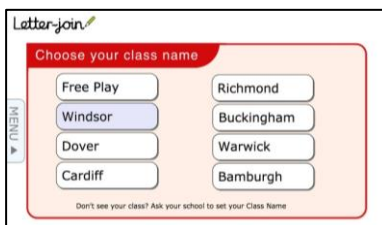

Choose a Classroom

Once logged-in, choose your child's classroom and you can use Letter-join's resources and fun activities to reinforce the handwriting we teach at school. You can trace over the letters and words and play the games on your tablet.

We are limited to the number of users who can log in to this account, so please do not share these log-in details.